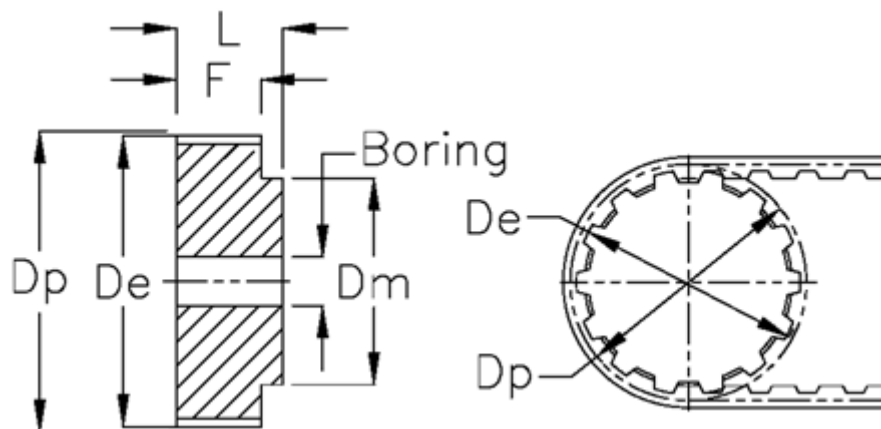

# Data Sheet

Article number: 60415127044

Description: Timing Belt Pulley 27 T5 44/0

## Measures

Belt width	= - 16 mm	Type = T5
De	= 69.2	Weight = 0.28
Dm	= 45	
Dp	= 70.2	
F	= 21	
L	= 27	
Pre-drilled	= 8	
Tooth number	= 44	